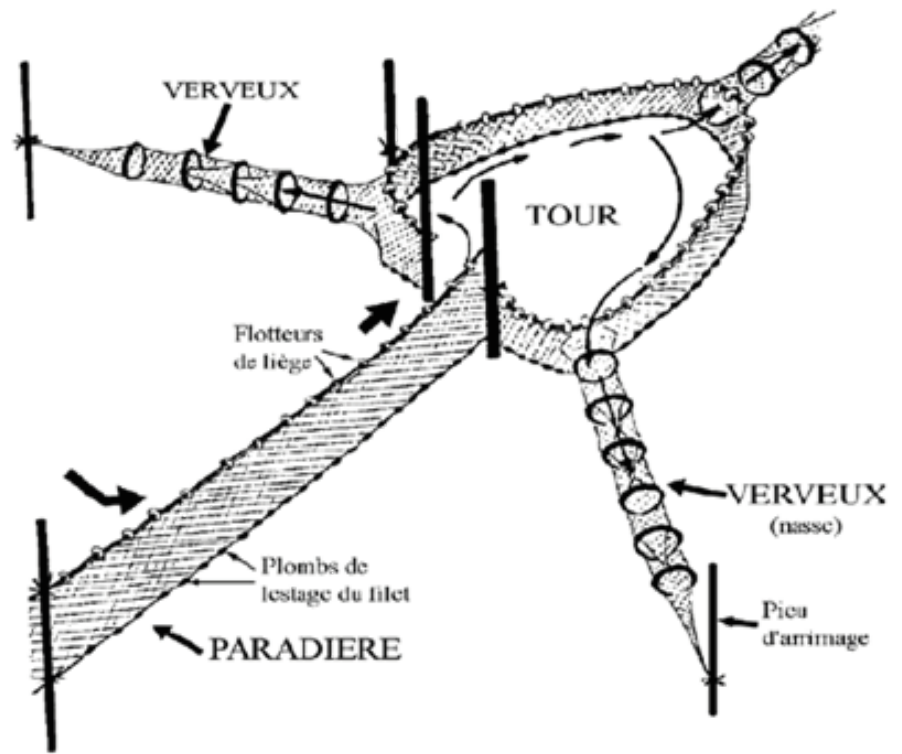

# Pond & Lake Fishing Eels

Edition 2017

Head and guide of the net.  
High Density polyethylen knitted mesh nets or twisted knotted nets.

Hoop nets  
Polyamid nets.

## Eels fishing

High Density polyethylen knitted mesh nets.

Using: These nets are used for the eels fishing, to make the head and the guide of the net. (cf scheme above described)